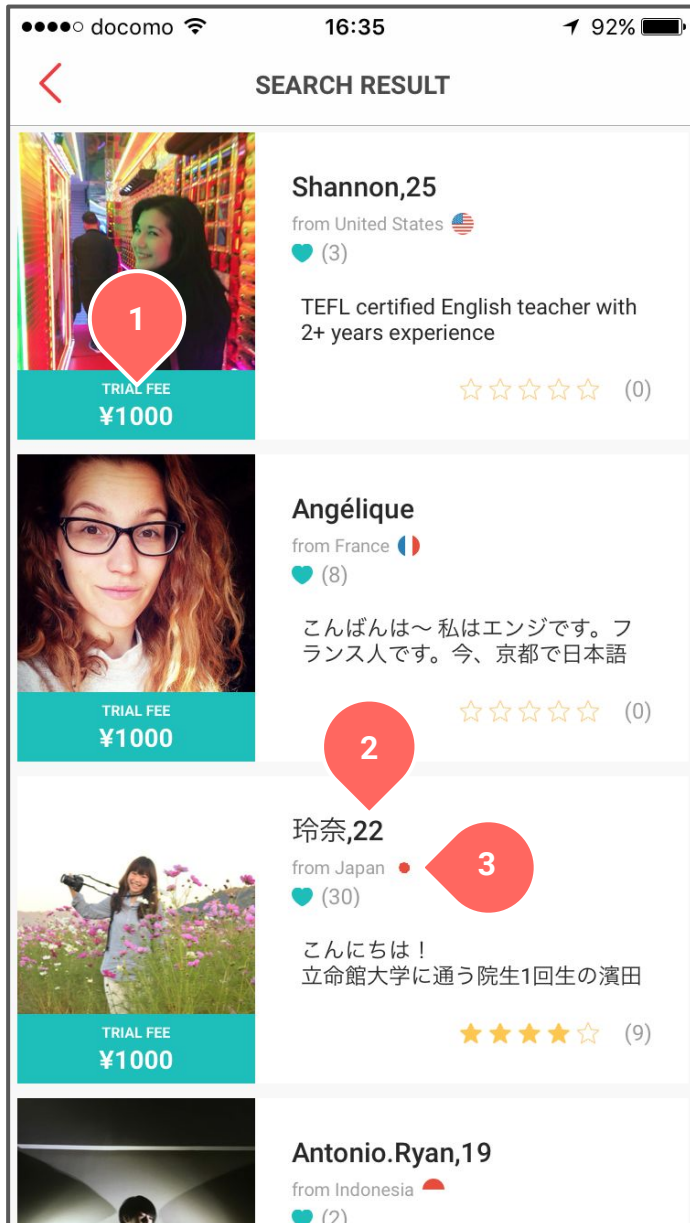

# Lesson details

flamingo  
version 2.2.4 quality check

- 1 Time should be centre-aligned
- 2 Month should be shown in text. For example 'FEB'
- 3 CTA text should be same style as button text

# Search results

flamingo  
version 2.2.4 quality check

- 1 Fee box height should increased
- 2 Add [space] between name and age. For example '玲奈, 22'
- 3 Add grey border around flag circles. See sketch 3.2 document