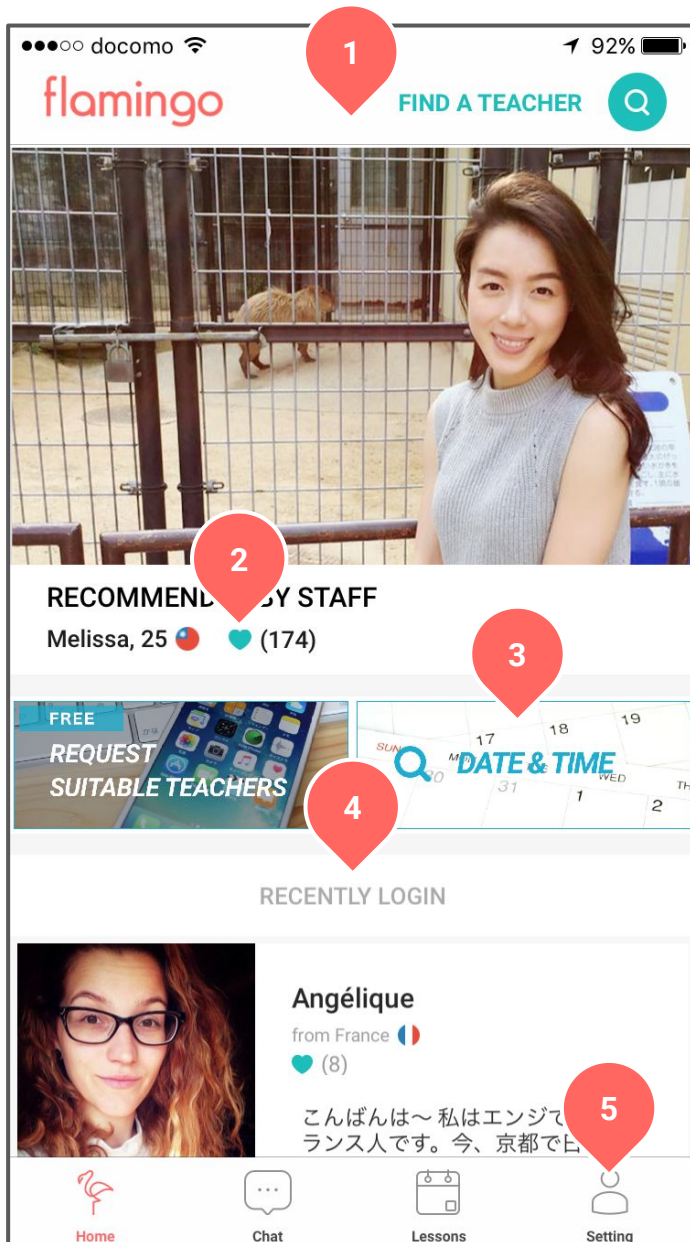

# Dashboard

flamingo  
version 2.2.4 quality check

- 1 Top bar height needs to be increased
- 2 Like 'heart' should be flamingo red colour
- 3 Text should be more descriptive. For example, 'Search by date & time'
- 4 Text should be changed to something else. For example 'Recently active' or 'Recently logged in'
- 5 'Setting' should be changed to 'Settings'