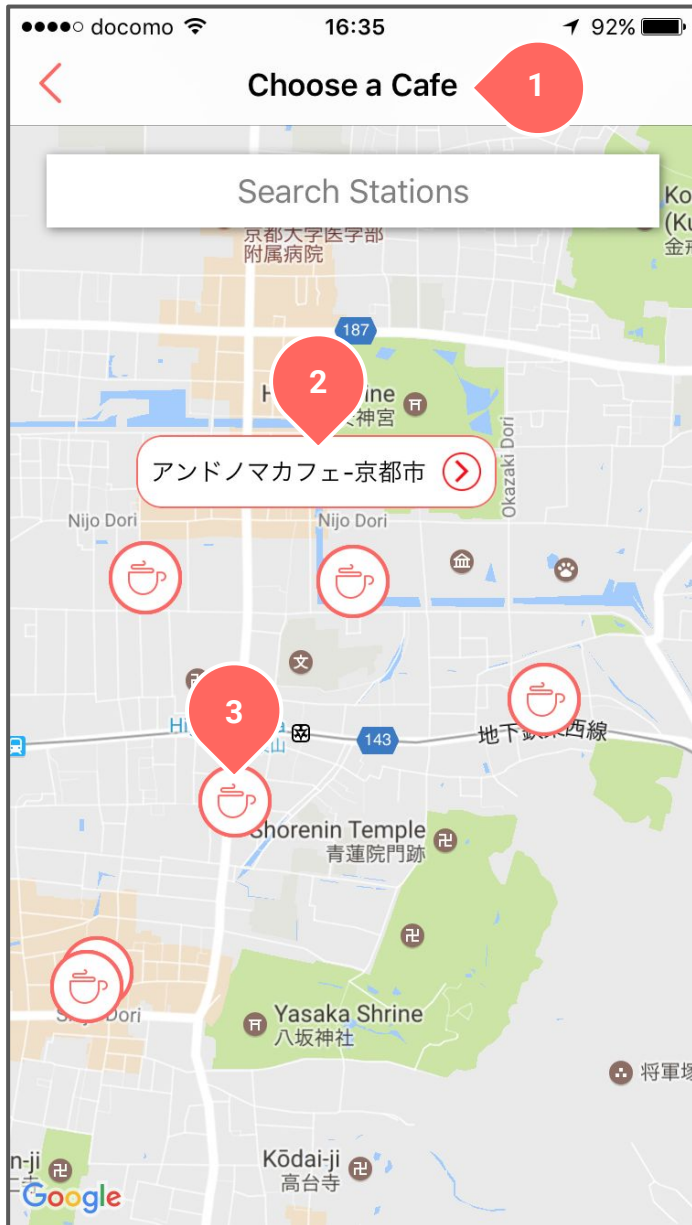

Choose a cafe

1. 1 Titles should always be CAPS. See other screens
2. 2 Style should be updated. See sketch 3.2 document
3. 3 Icon should be updated. See sketch 3.2 document