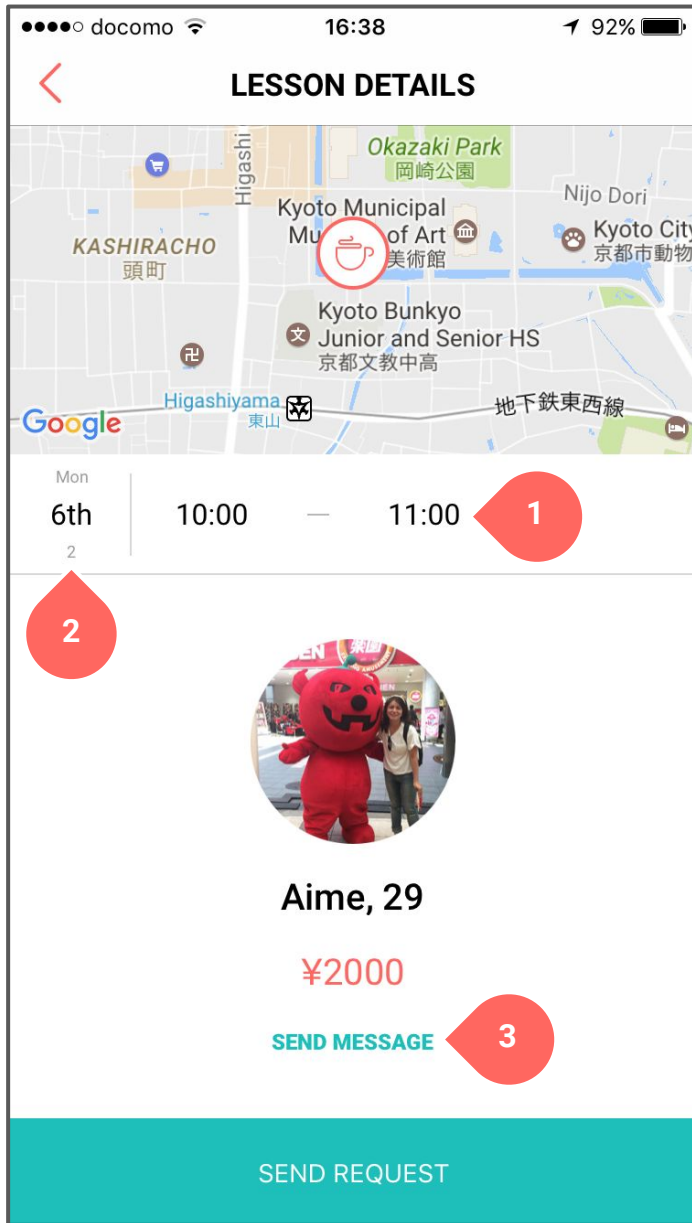

Lesson details

flamingo
version 2.2.4 quality check

1. 1 Time should be centre-aligned
2. 2 Month should be shown in text. For example 'FEB'
3. 3 CTA text should be same style as button text