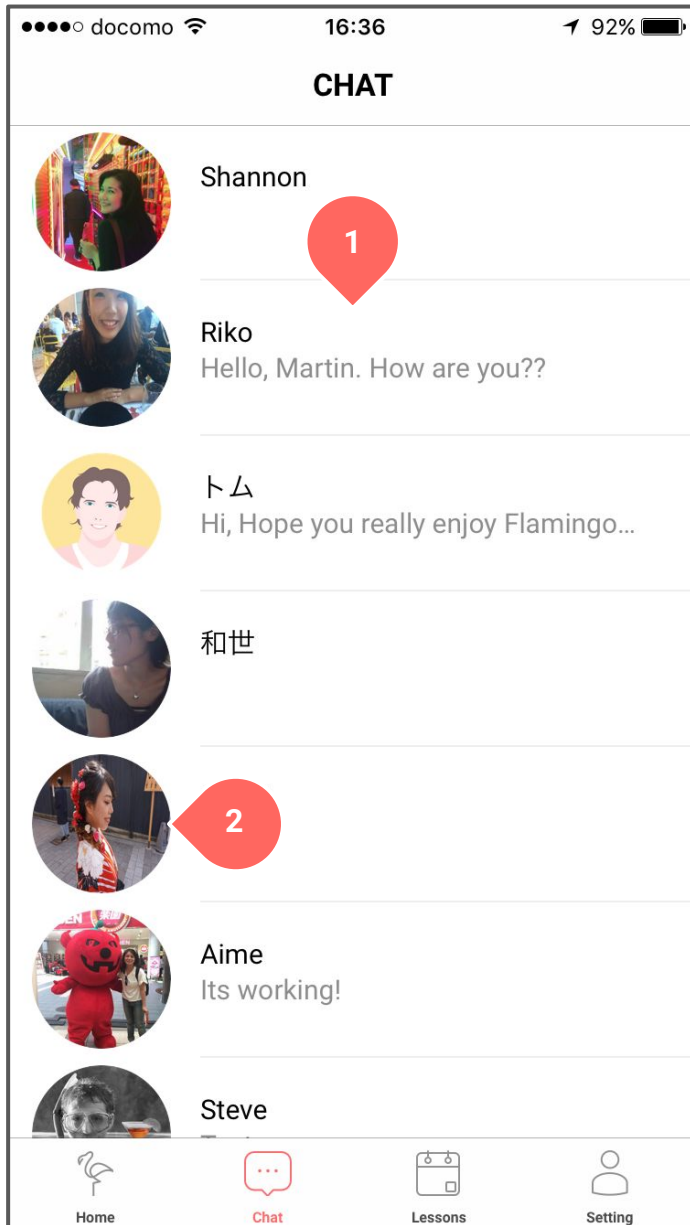

Chat

flamingo
version 2.2.4 quality check

1. 1 Style of chat list should be updated to new style. See sketch 3.2 document
2. 2 Some profile photos are distorted on chat list