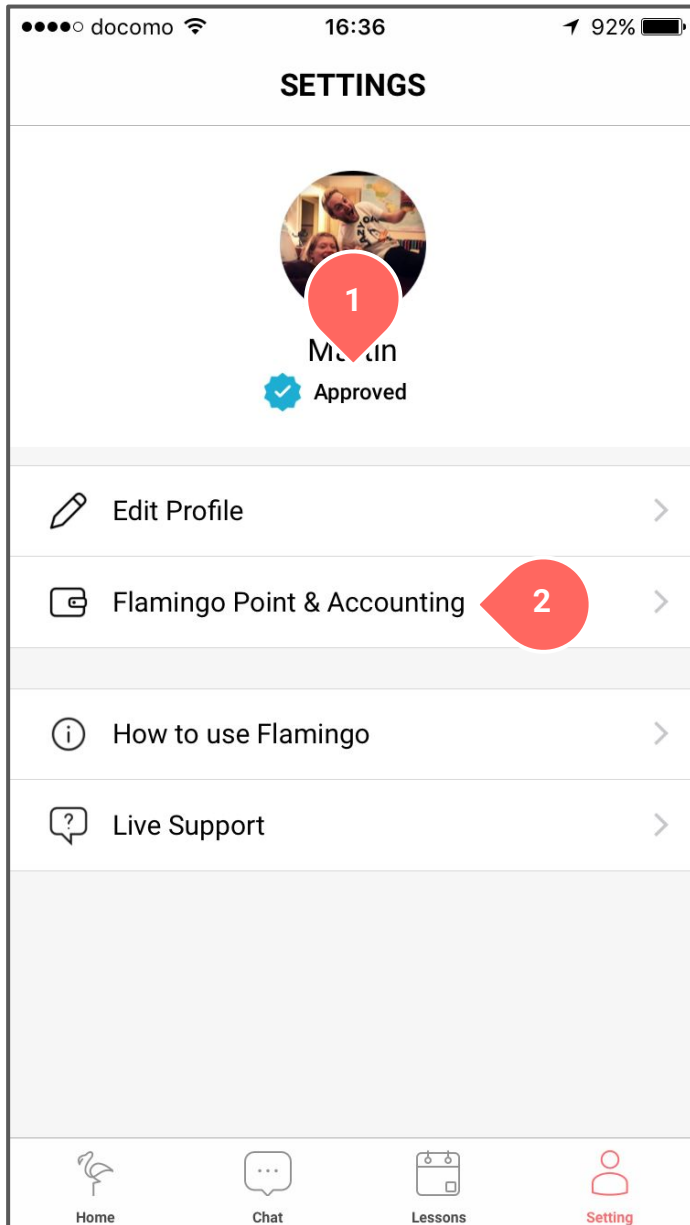

# Chat

flamingo  
version 2.2.4 quality check

- 1 Style of chat list should be updated to new style. See sketch 3.2 document
- 2 Some profile photos are distorted on chat list

# Lessons

flamingo  
version 2.2.4 quality check

1 Flamingo design should be updated. See empty message screen

2 Text should be 'Your upcoming lessons will appear here'.

On the 'PAST' tab text should be 'Your completed lessons will appear here'

# Settings

flamingo  
version 2.2.4 quality check

- 1 Add 'Gold', 'Silver' and 'Staff' badge under name
- 2 Menu option should be 'Flamingo points & Accounting'

# Flamingo points & accounting

flamingo  
version 2.2.4 quality check

1 Arrow style should be updated

2 Bottom menu bar should not appear on this screen