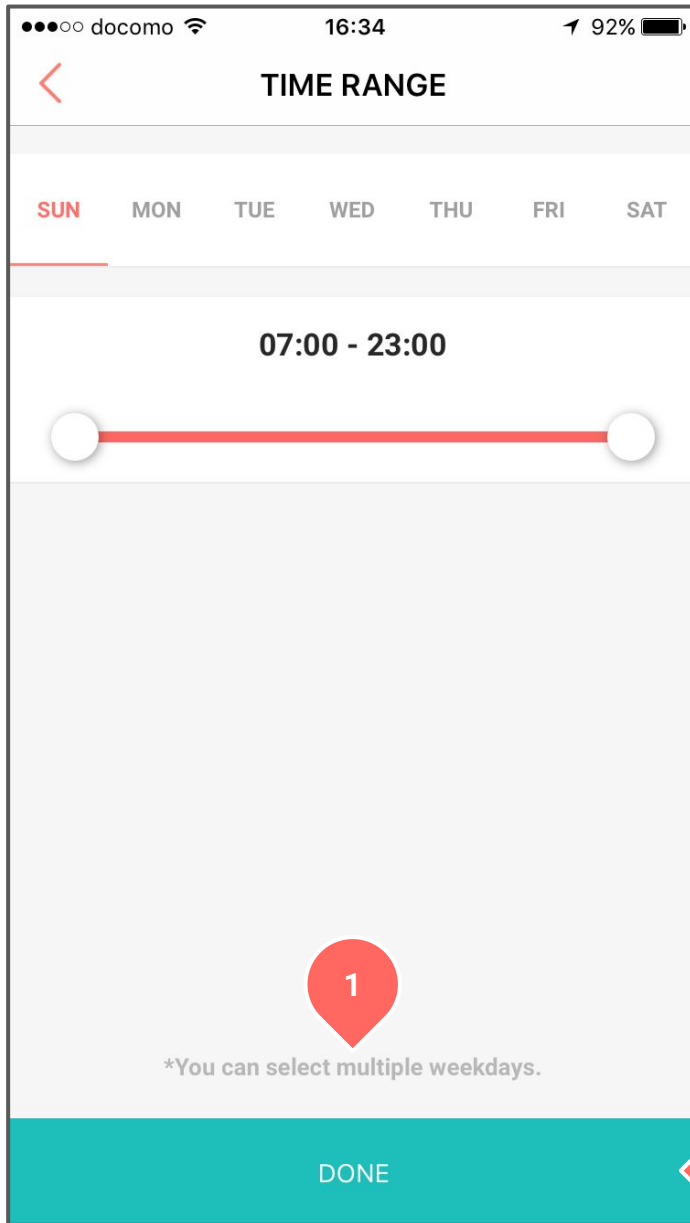

# Dashboard

flamingo  
version 2.2.4 quality check

- 1 Top bar height needs to be increased
- 2 Like 'heart' should be flamingo red colour
- 3 Text should be more descriptive. For example, 'Search by date & time'
- 4 Text should be changed to something else. For example 'Recently active' or 'Recently logged in'
- 5 'Setting' should be changed to 'Settings'

# Time range search

flamingo  
version 2.2.4 quality check

- 1 Text should say 'You can select multiple days' (weekday = 平日)
- 2 All CTA text should be **bold**