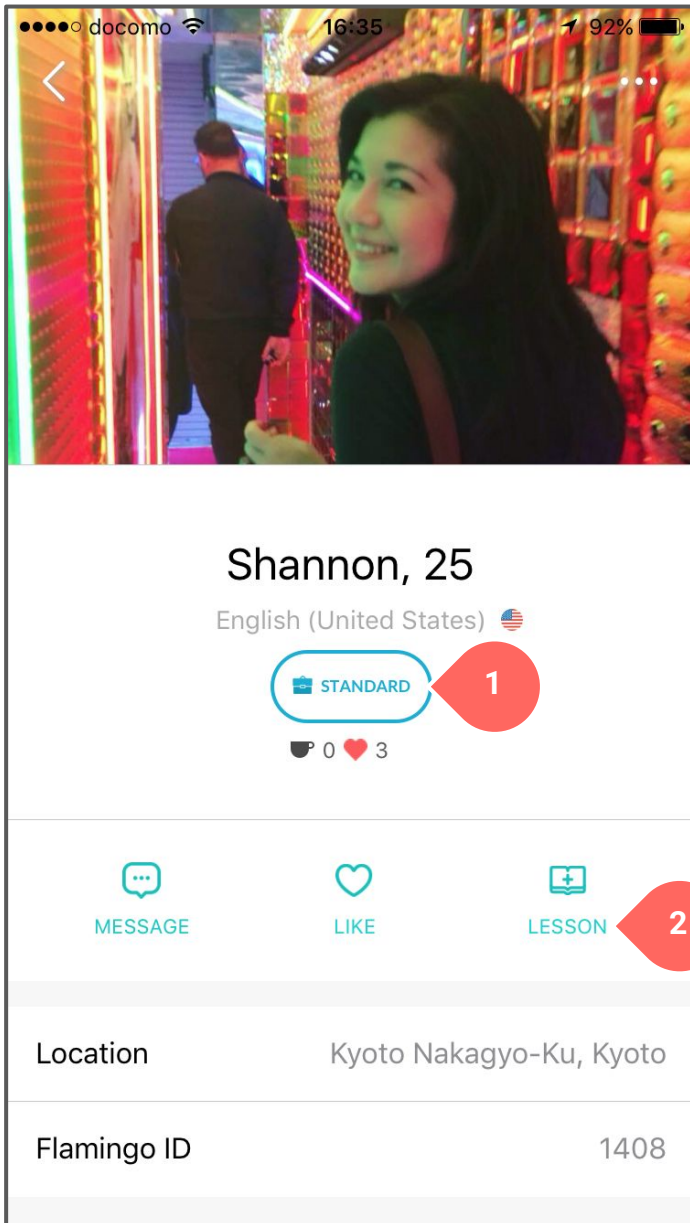

# Lesson details

flamingo  
version 2.2.4 quality check

- 1 Time should be centre-aligned
- 2 Month should be shown in text. For example 'FEB'
- 3 CTA text should be same style as button text

# Search results

flamingo  
version 2.2.4 quality check

- 1 Fee box height should increased
- 2 Add [space] between name and age. For example '玲奈, 22'
- 3 Add grey border around flag circles. See sketch 3.2 document

# Profile

flamingo  
version 2.2.4 quality check

- 1 For 'Standard' teachers, remove label. Label should only be shown for 'Silver', 'Gold' and 'Staff'
- 2 CTA text should be **bold**. See CTA on chat screen