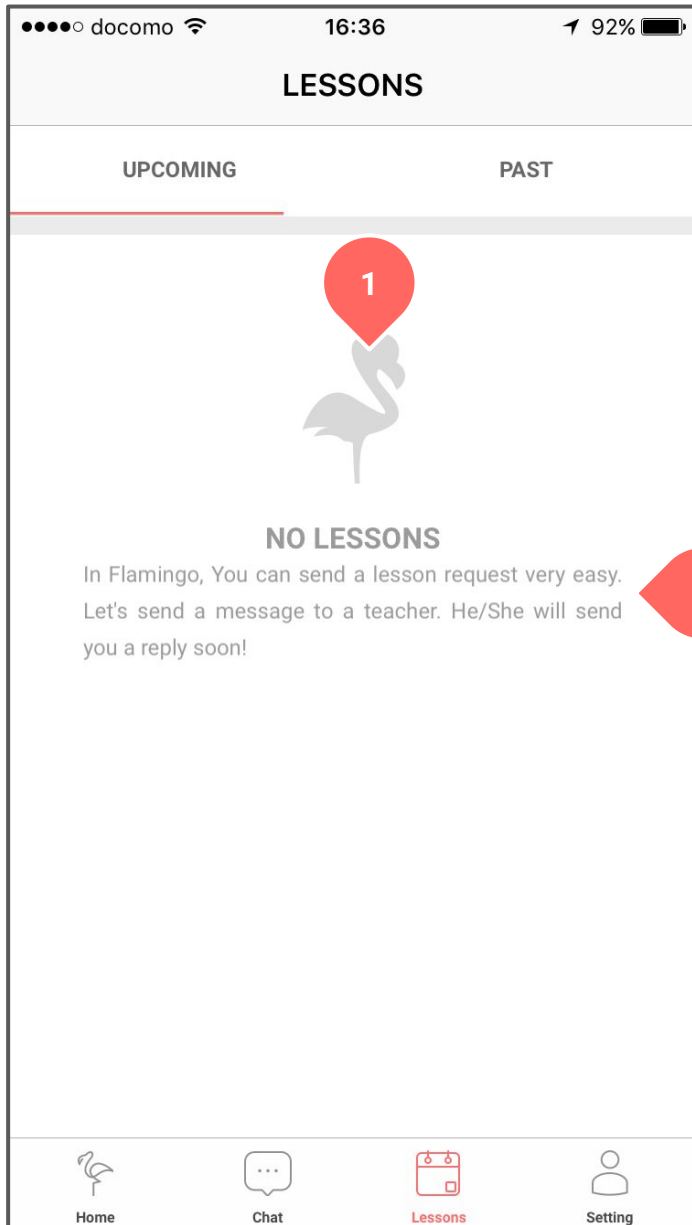

Lessons

flamingo
version 2.2.4 quality check

1 Flamingo design should be updated. See empty message screen

2 Text should be 'Your upcoming lessons will appear here'.

On the 'PAST' tab text should be 'Your completed lessons will appear here'