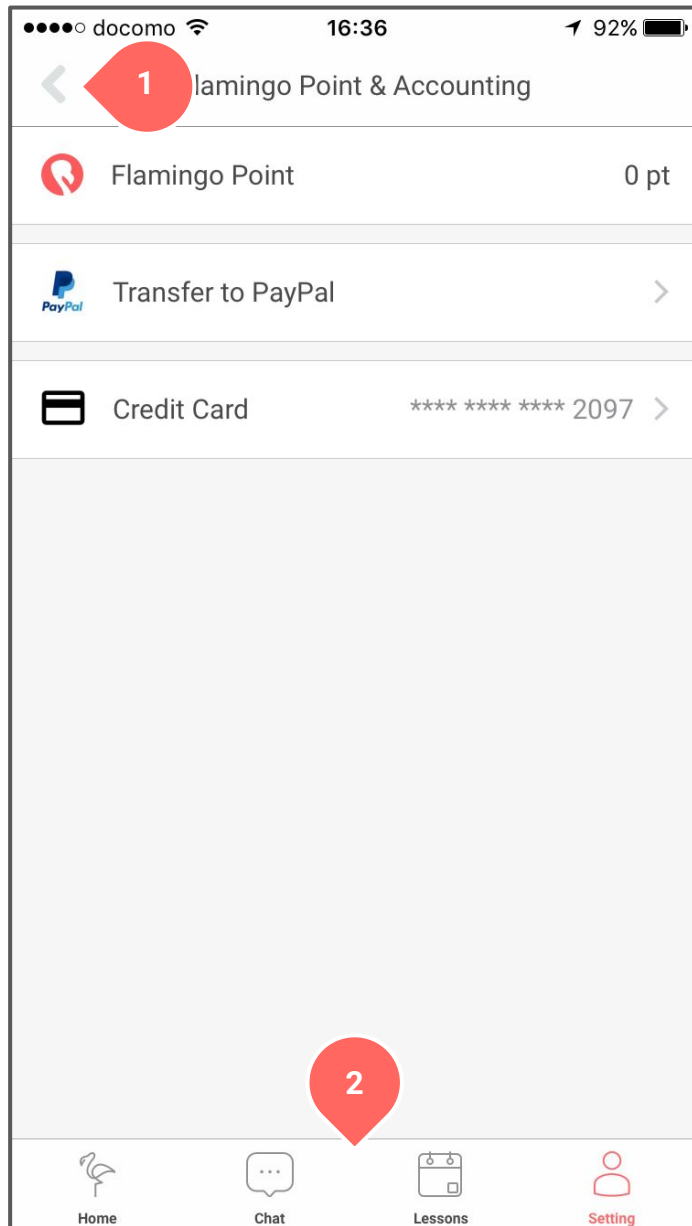

# Settings

flamingo  
version 2.2.4 quality check

- 1 Add 'Gold', 'Silver' and 'Staff' badge under name
- 2 Menu option should be 'Flamingo points & Accounting'

# Flamingo points & accounting

flamingo  
version 2.2.4 quality check

1 Arrow style should be updated

2 Bottom menu bar should not appear on this screen